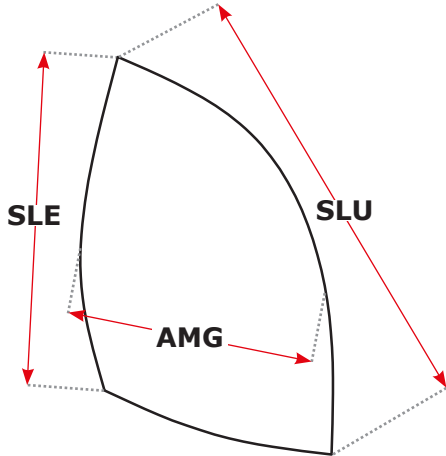

# SPINNAKER • GENNAKER

Name	Date
Boattype	Sailtype

ISP	
J	
SL	
SLE	
SHW	
SLU	
AMG	
MXL	
SPL	
TPS	
B (Boom)	