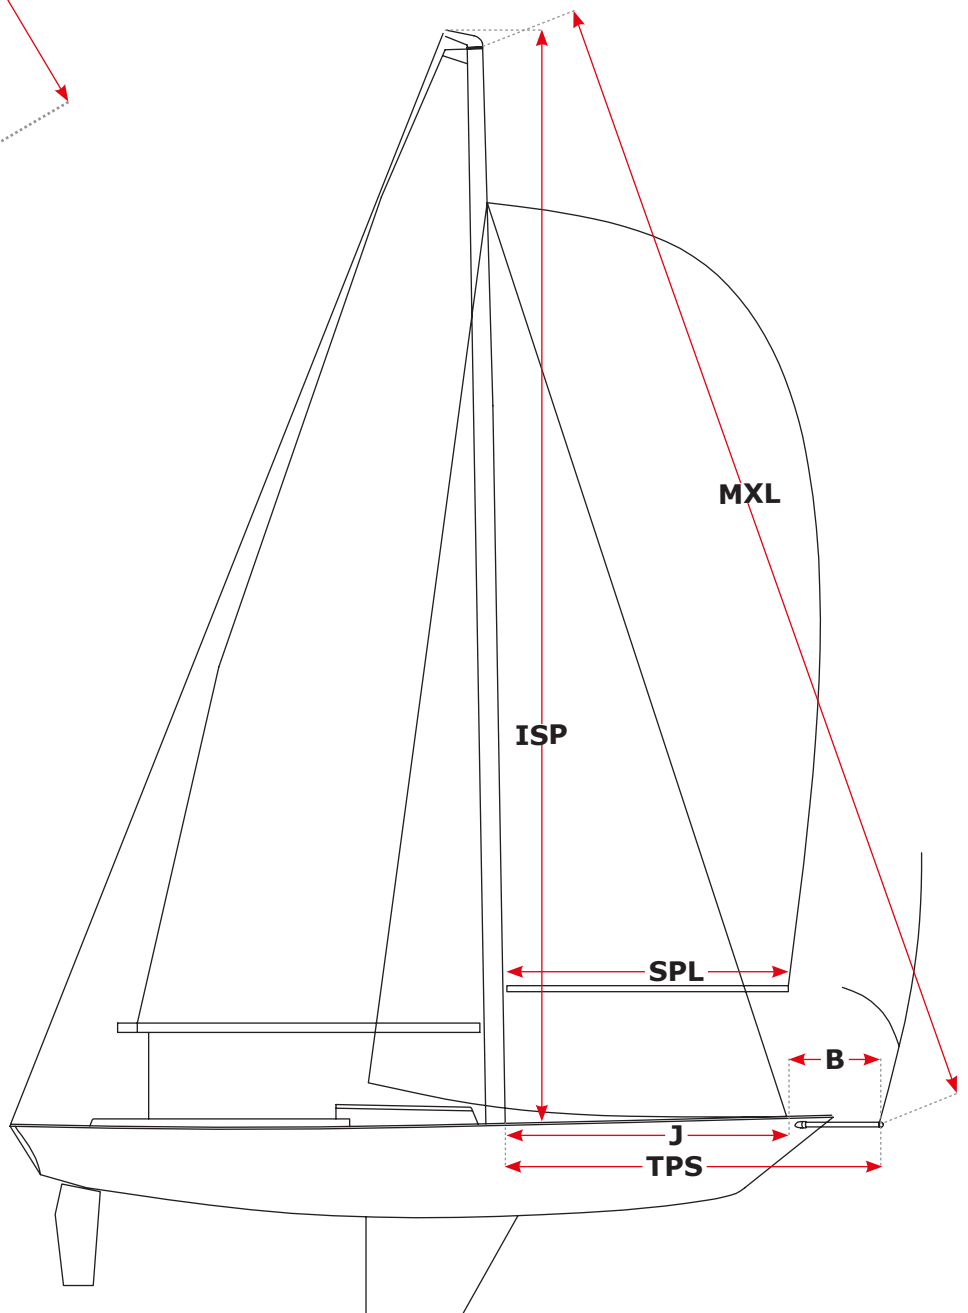

# SPINNAKER • GENNAKER

Name	Date
Boattype	Sailtype

ISP	
J	
SL	
SLE	
SHW	
SLU	
AMG	
MXL	
SPL	
TPS	
B (Boom)	