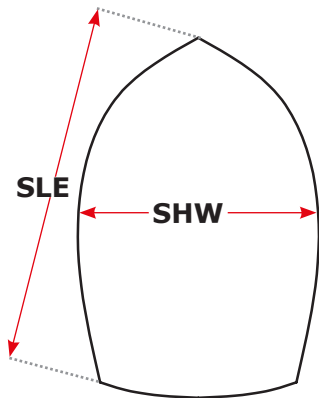

# SPINNAKER • GENNAKER

Name	Date
Boattype	Sailtype

ISP	
J	
SL	
SLE	
SHW	
SLU	
AMG	
MXL	
SPL	
TPS	
B (Boom)	