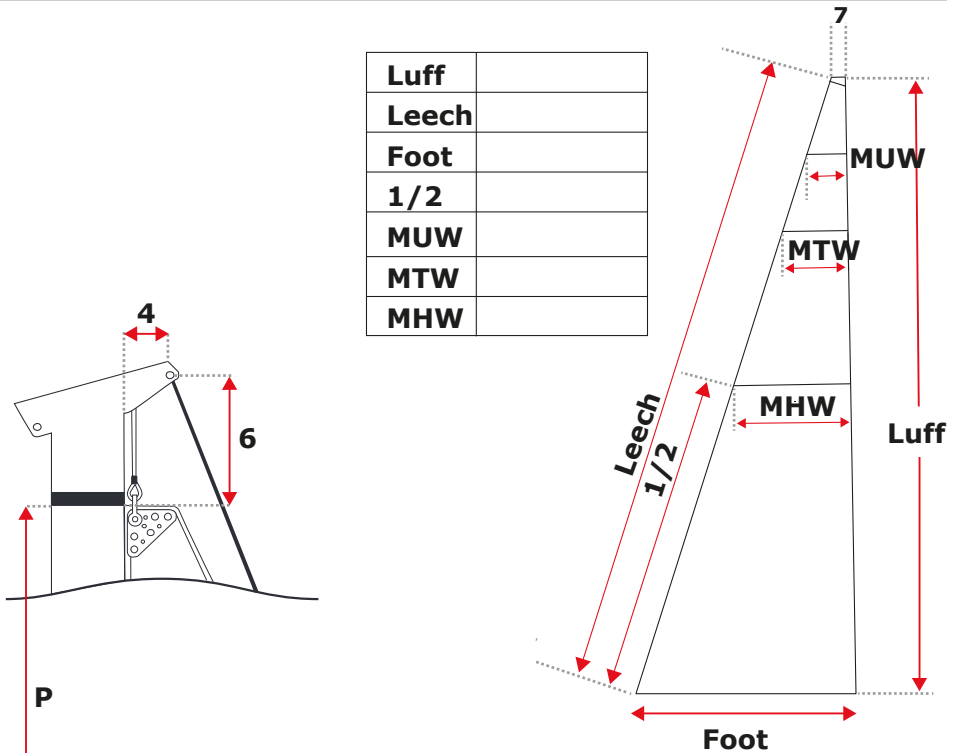

MAINSAIL

Name	
Boattype	Sailtype
Sailnumber	Colour

Rig type	
P	
E	
I	
J	
4	
5	
6	
7 Head Board	
Reef 1	
Reef 2	
Reef 3	
Battens	
Mast sliders	
Boom sliders	
Cars	
First slider hight (FS)	
Slider Type	

Luff	
Leech	
Foot	
1/2	
MUW	
MTW	
MHW	

FL	
FH	
TB	
TU	
HB	
HU	