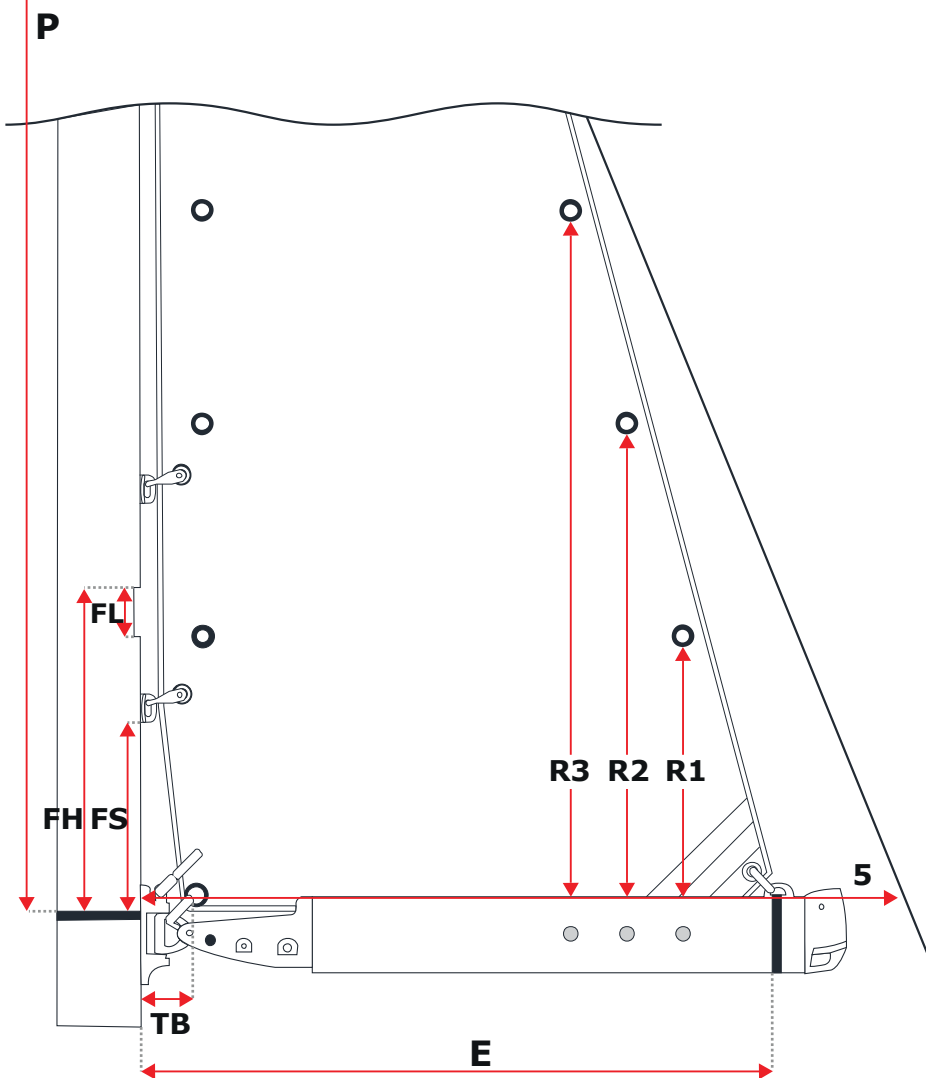

MAINSAIL

Name	
Boattype	
Sailtype	
Sailnumber	

FL	
FH	
TB	
TU	

Luff	
Leech	
Foot	
1/2	
MGT	
MGU	
MGM	

Rig type	
P	
E	
I	
J	
4	
5	
6 Head Board	
Reef 1	
Reef 2	
Reef 3	
Battens	
Mast sliders	
Boom sliders	
Cars	
First slider hight (FS)	
Slider Type	