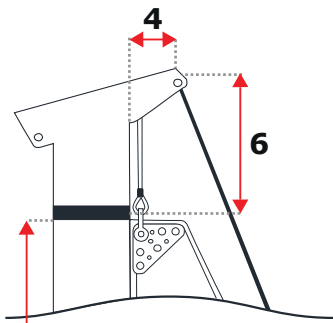

MAINSAIL

Name	
Boattype	
Sailtype	
Sailnumber	

FL	
FH	
TB	
TU	

Luff	
Leech	
Foot	
1/2	
MGT	
MGU	
MGM	

Rig type	
P	
E	
I	
J	
4	
5	
6 Head Board	
Reef 1	
Reef 2	
Reef 3	
Battens	
Mast sliders	
Boom sliders	
Cars	
First slider hight (FS)	
Slider Type	