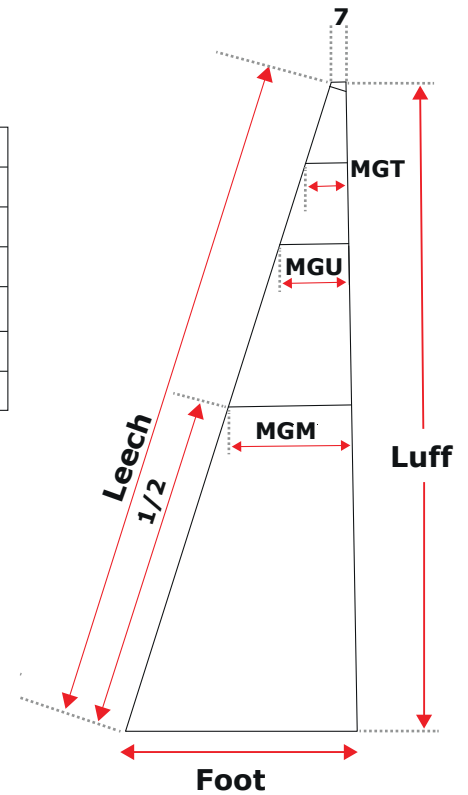

MAINSAIL

Name	
Boattype	
Sailtype	
Sailnumber	

FL	
FH	
TB	
TU	

Luff	
Leech	
Foot	
1/2	
MGT	
MGU	
MGM	

Rig type	
P	
E	
I	
J	
4	
5	
6 Head Board	
Reef 1	
Reef 2	
Reef 3	
Battens	
Mast sliders	
Boom sliders	
Cars	
First slider hight (FS)	
Slider Type	