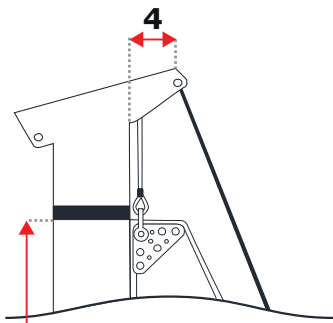

MAINSAIL

Name	
Boattype	
Sailtype	
Sailnumber	

FL	
FH	
TB	
TU	

Luff	
Leech	
Foot	
1/2	
MGT	
MGU	
MGM	

Fraktionel Rig	MH		
P			
E			
I			
J			
4			
5			
7 Head Board			
Reef 1			
Reef 2			
Reef 3			
Battens			
Mast sliders			
Boom sliders			
Cars			
First slider hight (FS)			
Slider Type			