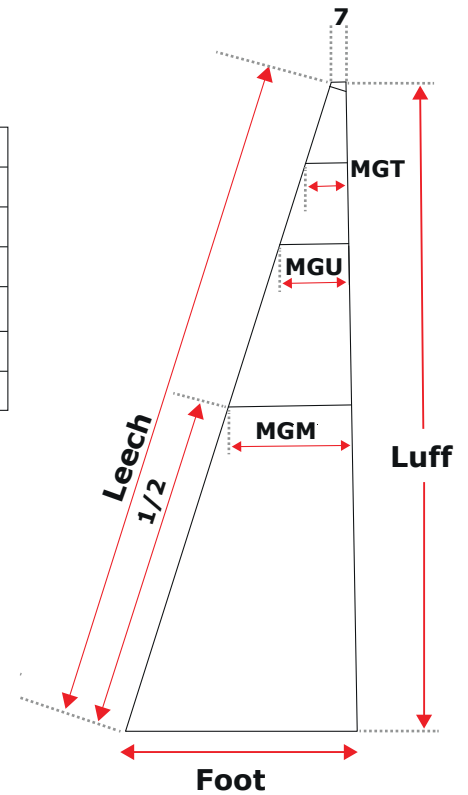

MAINSAIL

Name	
Boattype	
Sailtype	
Sailnumber	

FL	
FH	
TB	
TU	

Luff	
Leech	
Foot	
1/2	
MGT	
MGU	
MGM	

Fraktionel Rig	MH		
P			
E			
I			
J			
4			
5			
7 Head Board			
Reef 1			
Reef 2			
Reef 3			
Battens			
Mast sliders			
Boom sliders			
Cars			
First slider hight (FS)			
Slider Type			