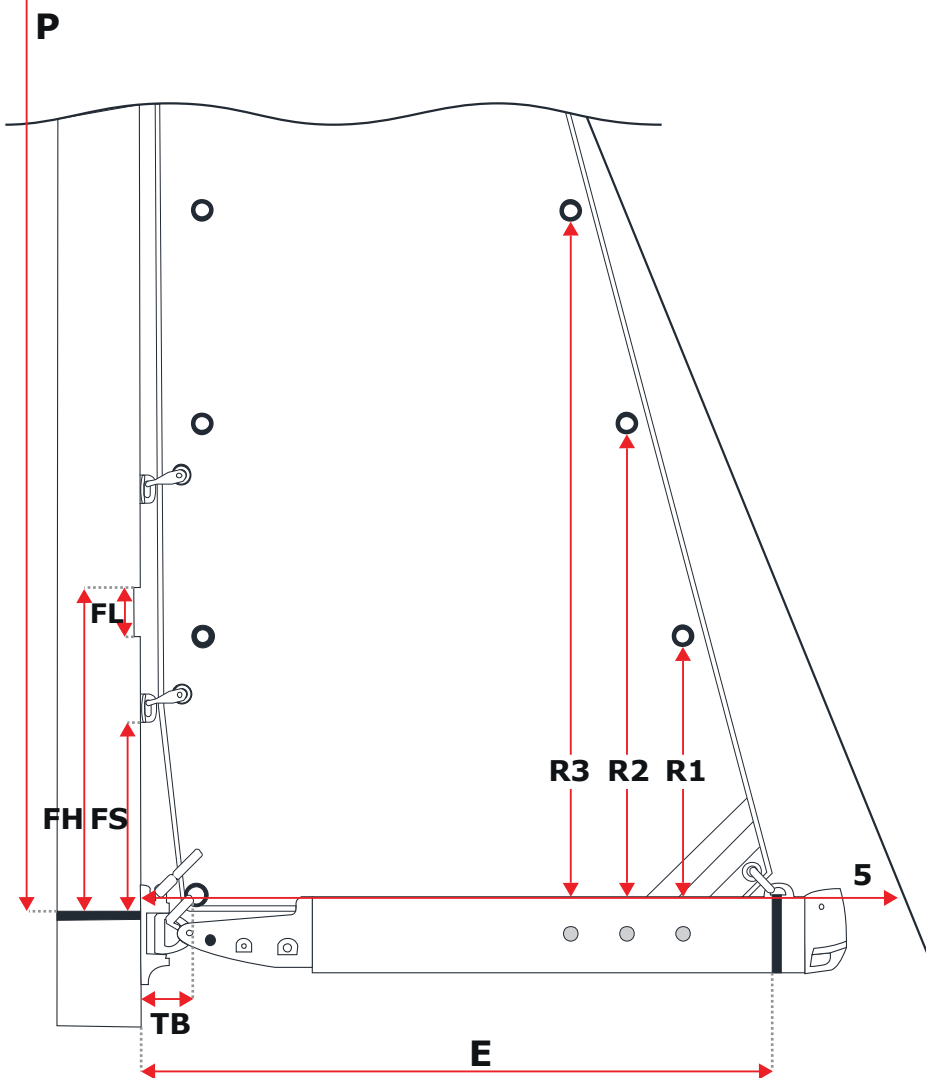

MAINSAIL

Name	
Boattype	
Sailtype	
Sailnumber	

FL	
FH	
TB	
TU	

Luff	
Leech	
Foot	
1/2	
MGT	
MGU	
MGM	

Fraktionel Rig	MH		
P			
E			
I			
J			
4			
5			
7 Head Board			
Reef 1			
Reef 2			
Reef 3			
Battens			
Mast sliders			
Boom sliders			
Cars			
First slider hight (FS)			
Slider Type			